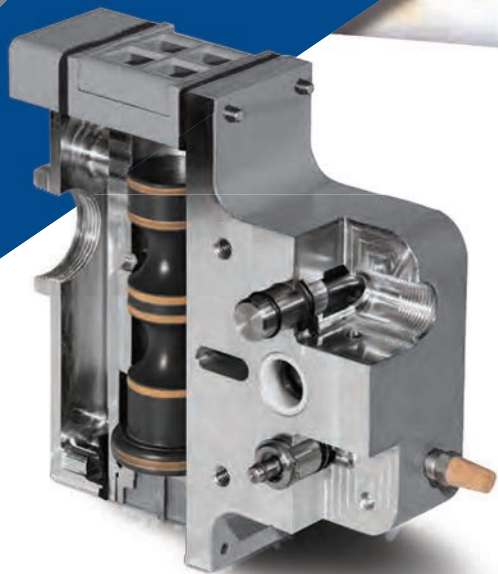

SHIFTING SOLIDS HANDLING TO A WHOLE NEW LEVEL.

Introducing the world's most energy-efficient solids handling pump in its class. Period.

The all new...

PRO-FLO[®]
SHIFT
PROGRESSIVE PUMP TECHNOLOGY

- Best-in-class energy-efficient Air Distribution System (ADS)
- Up to **60% savings** in air consumption over competitive AODD pump technologies means greater yield per SCFM used
- Ease of maintenance with fewest ADS parts in the industry
- Safe and effective transfer of solid-laden slurries
- Submersible with no electronic parts; CE and ATEX models available

See the proof at
profloshift.com/proof

Simple. Reliable. Efficient. And now, ready for solids and slurries.

The Wilden Pro-Flo[®] SHIFT Air Distribution System (ADS) offers sustainable value by providing the most efficient pump in its class. The patent-pending Pro-Flo SHIFT Air Control Spool automatically adjusts to varying system parameters to reduce energy consumption by eliminating over-filling of the air chamber. Best of all, Pro-Flo SHIFT is easy to use... just **"Plug, Pump, and Save."**

WILDEN[®]

For solids- and slurries-handling applications, the revolutionary Pro-Flo SHIFT offers unmatched efficiency and the fastest return on investment. The Wilden Pro-Flo SHIFT optimizes AODD pump efficiency while maximizing product yield by addressing a number of crucial areas of performance, including:

Pro-Flo SHIFT Model	Inlet/ Discharge	Max Discharge Pressure	Max Solids Size	Max Suction Lift	Max Flow
PS4 Stallion	38 mm (1-1/2") 32 mm (1-1/4")	8.6 bar (125 psig)	13 mm (1/2")	5.7 m (18.7) Dry 9.0 m (29.5') Wet	307 lpm (81 gpm)
PS8 Stallion	51 mm (2")	8.6 bar (125 psig)	19 mm (3/4")	5.3 m (17.5) Dry 9.0 m (29.5') Wet	634 lpm (168 gpm)
PS15 Stallion	76 mm (3")	8.6 bar (125 psig)	25 mm (1")	4.7 m (15.3) Dry 9.0 m (29.5') Wet	764 lpm (202 gpm)