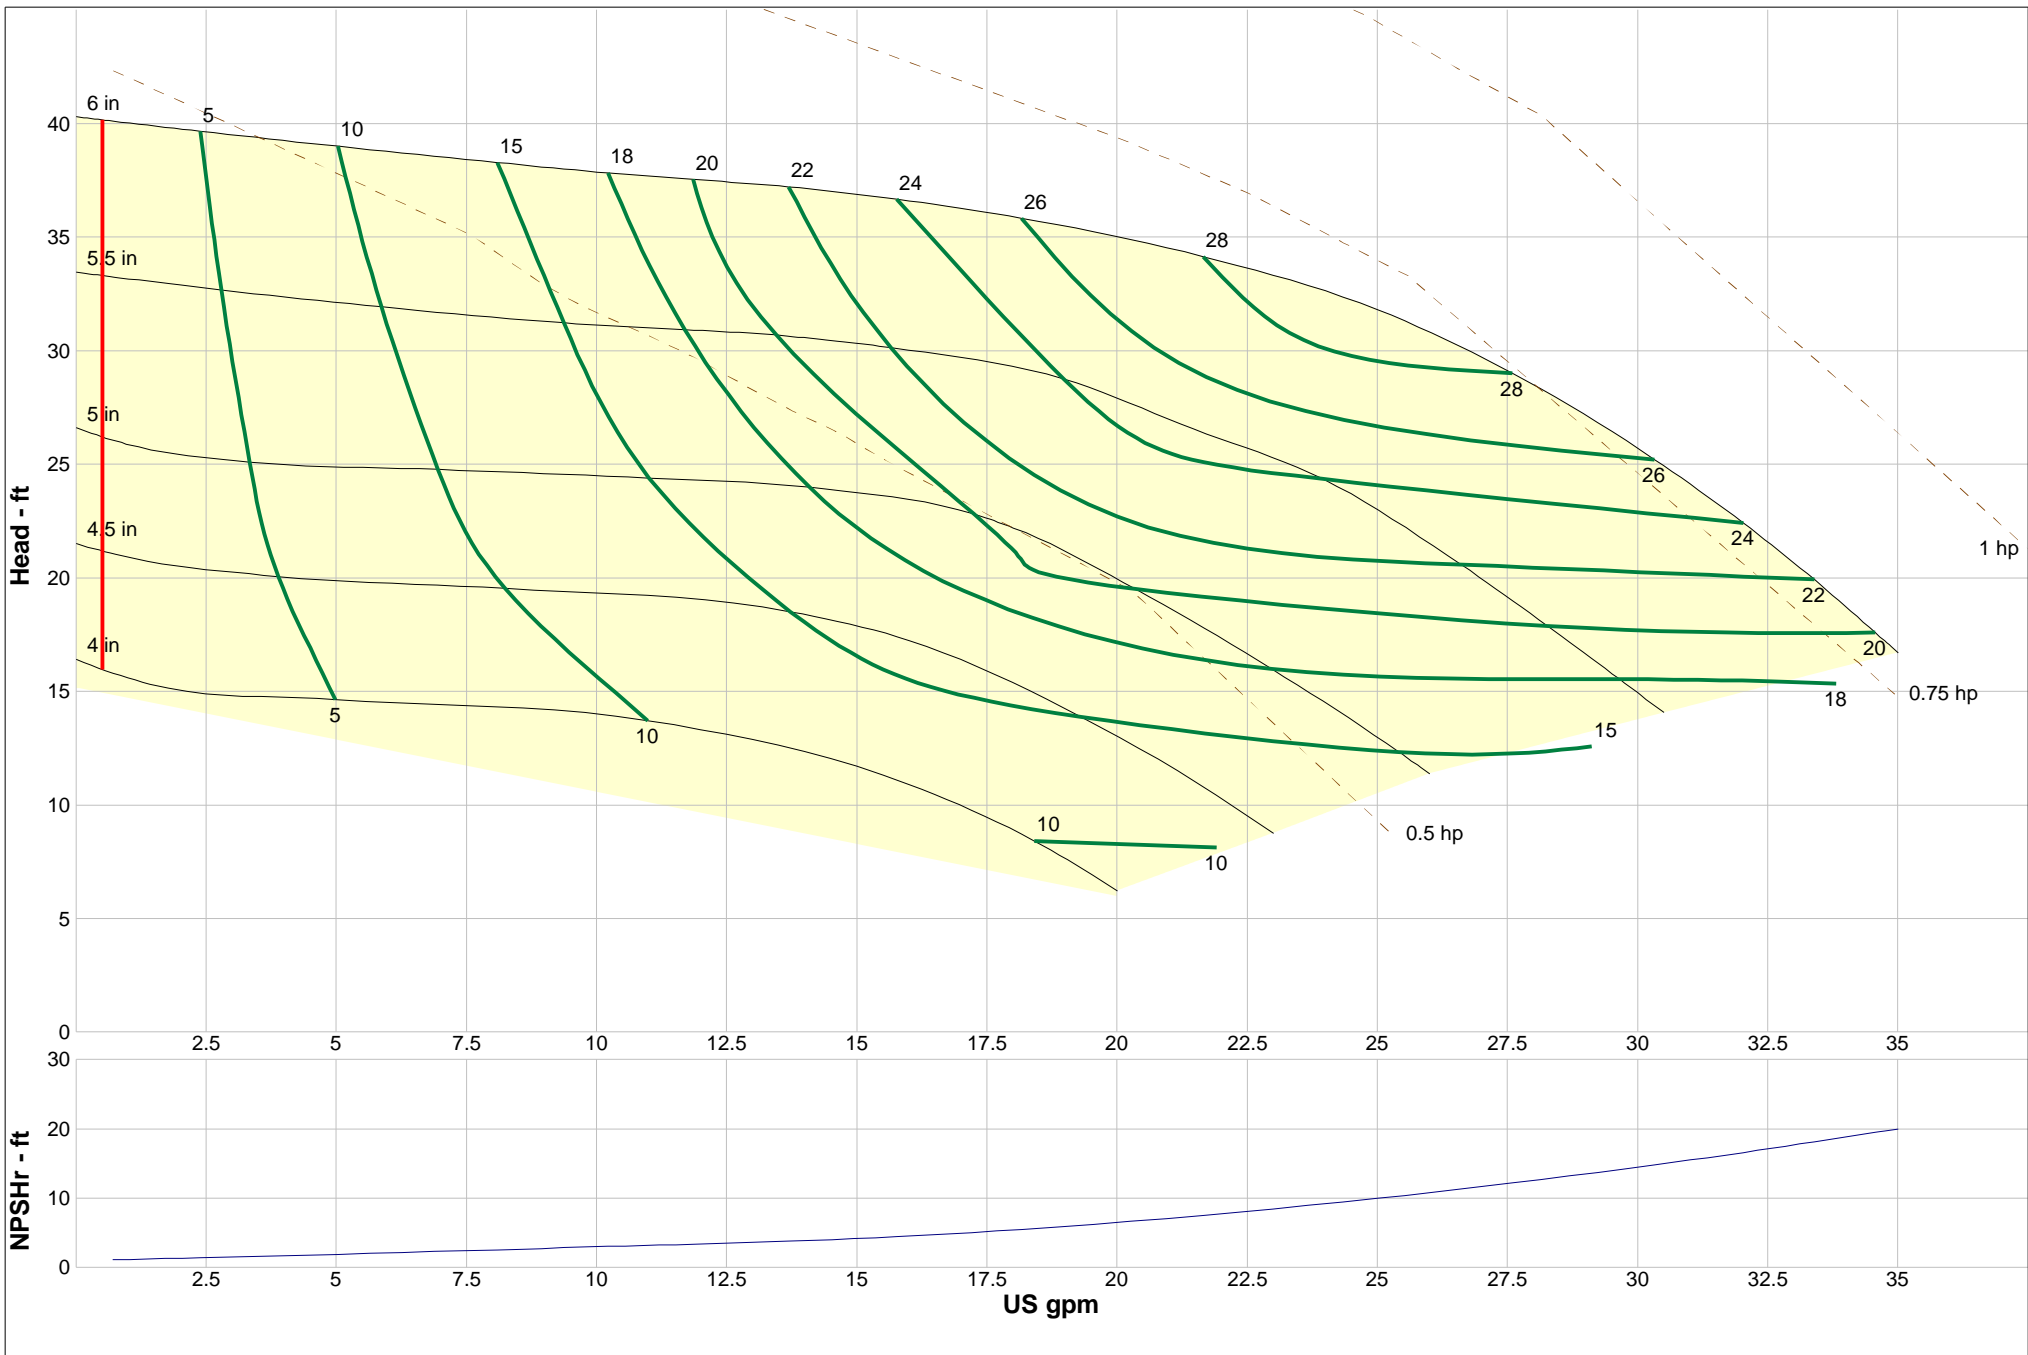

Company:
Name:
2/24/2014

Price Pump Company
Catalog: Price Mag Drive Pumps.50, Vers 1.3
HP-MD - 1500

Model: HP75&100MDSS
Speed: 1450 rpm
Dia: 6 in
Curve: 087009-3

Company:
Name:
2/24/2014

Price Pump Company
Catalog: Price Mag Drive Pumps.60, Vers 1.3
HP-MD - 1800

Model: HP75&100MDSS
Speed: 1750 rpm
Dia: 6 in
Curve: 080709-2

Company:
Name:
2/24/2014

Price Pump Company
Catalog: Price Mag Drive Pumps.50, Vers 1.3
HP-MD - 3000

Model: HP75&100MDSS
Speed: 2900 rpm
Dia: 6 in
Curve: 080709-1

Company:
Name:
2/24/2014

Price Pump Company
Catalog: Price Mag Drive Pumps.60, Vers 1.3
HP-MD - 3600

Model: HP75&100MDSS
Speed: 3450 rpm
Dia: 6 in
Curve: 080609-1