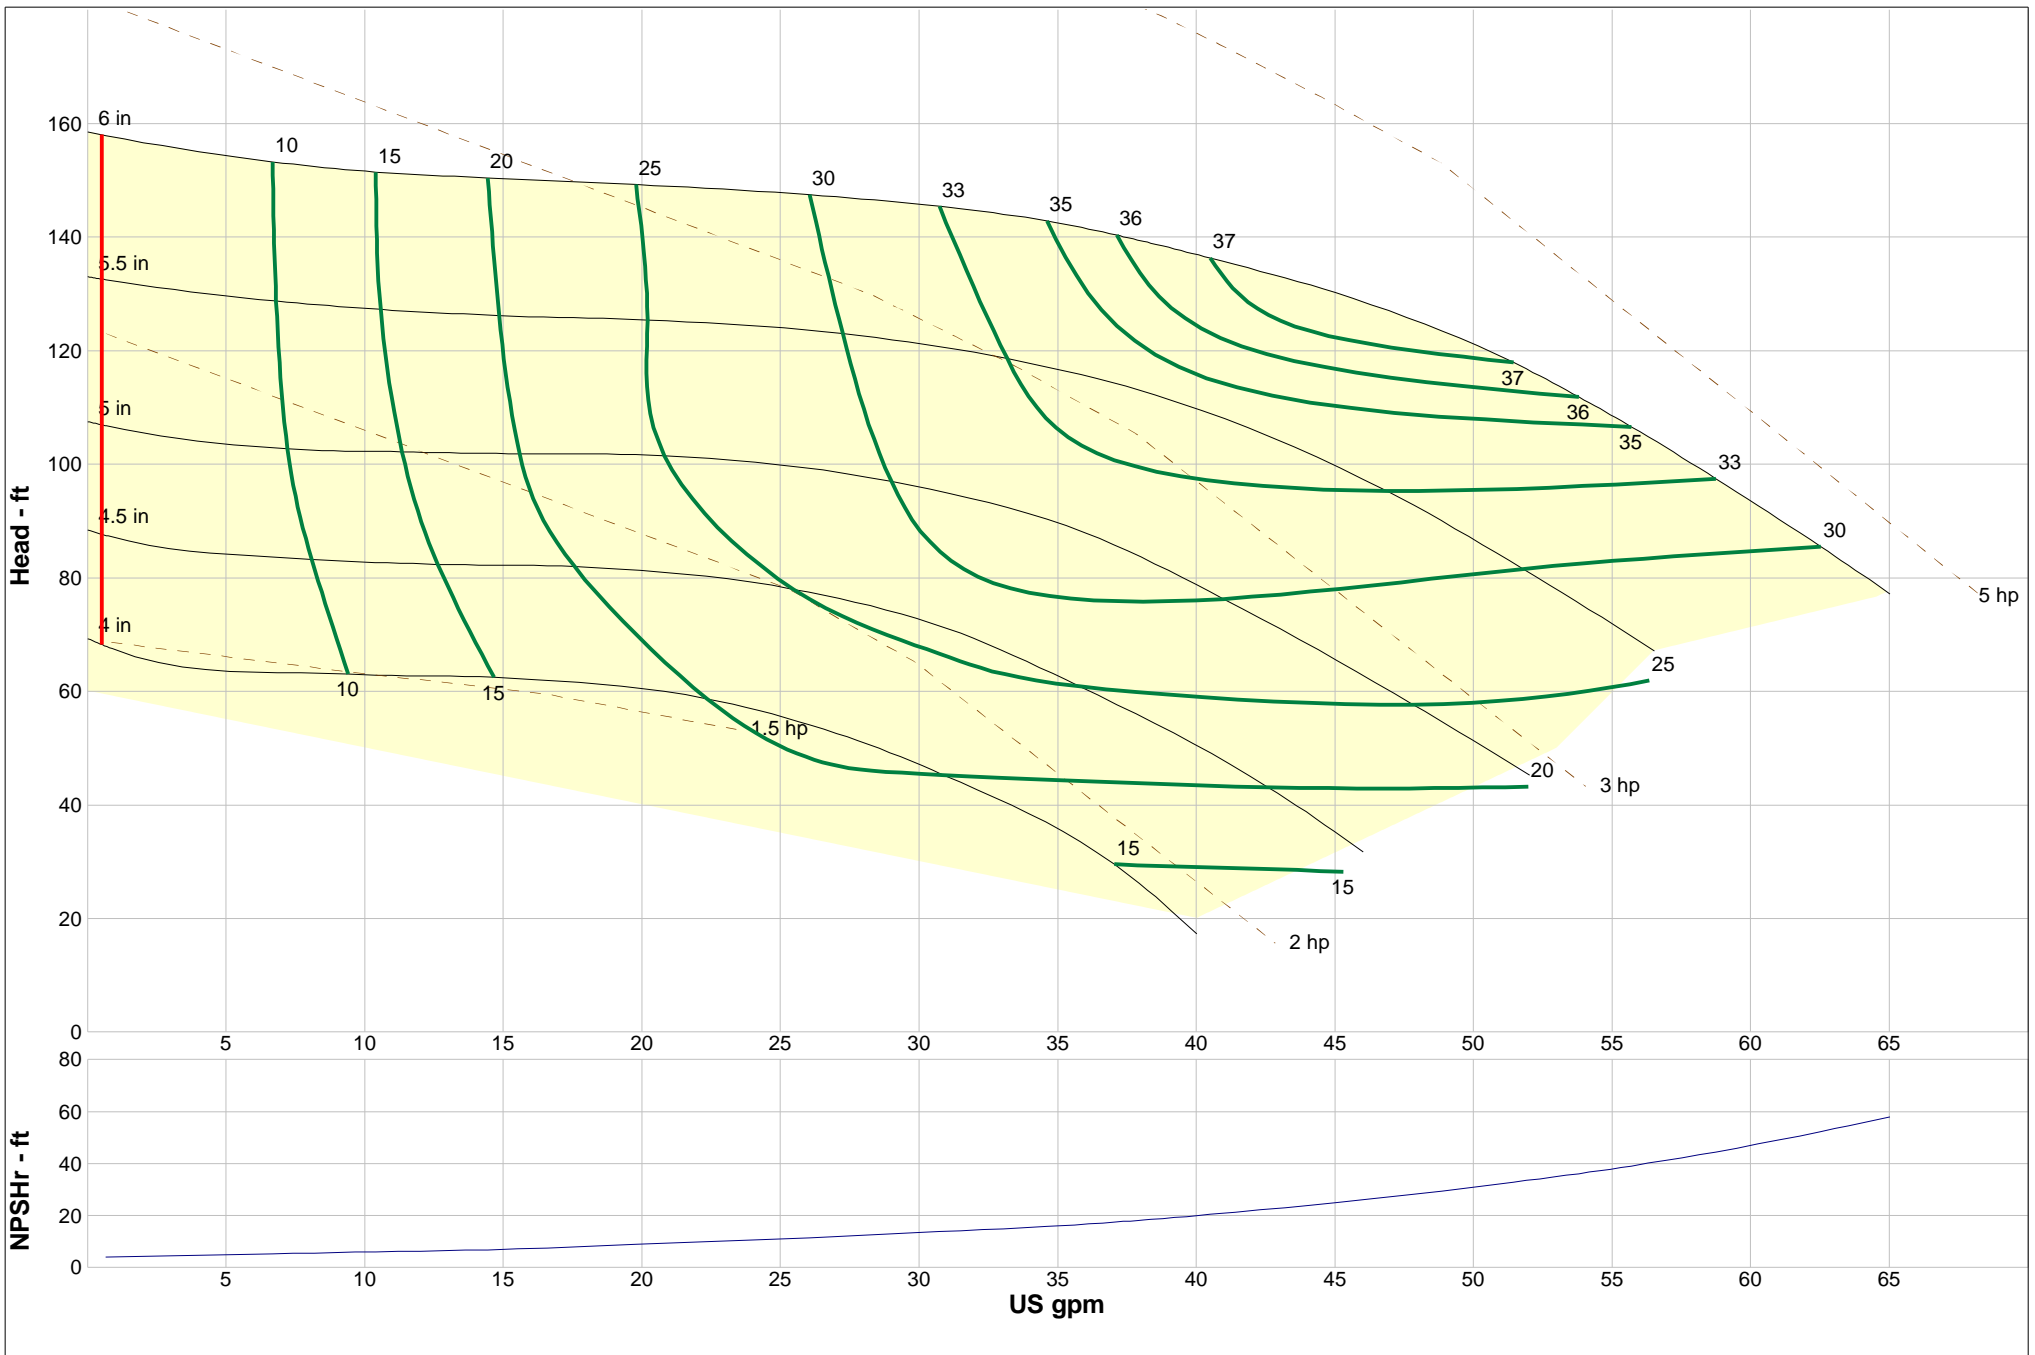

Company:
Name:
2/24/2014

Price Pump Company
Catalog: Price Mag Drive Pumps.50, Vers 1.3
HP-MD - 1500

Model: HP75&100MDSS
Speed: 1450 rpm
Dia: 6 in
Curve: 087009-3

Company:
Name:
2/24/2014

Price Pump Company
Catalog: Price Mag Drive Pumps.60, Vers 1.3
HP-MD - 1800

Model: HP75&100MDSS
Speed: 1750 rpm
Dia: 6 in
Curve: 080709-2

Company:
Name:
2/24/2014

Price Pump Company
Catalog: Price Mag Drive Pumps.50, Vers 1.3
HP-MD - 3000

Model: HP75&100MDSS
Speed: 2900 rpm
Dia: 6 in
Curve: 080709-1

Company:
Name:
2/24/2014

Price Pump Company
Catalog: Price Mag Drive Pumps.60, Vers 1.3
HP-MD - 3600

Model: HP75&100MDSS
Speed: 3450 rpm
Dia: 6 in
Curve: 080609-1