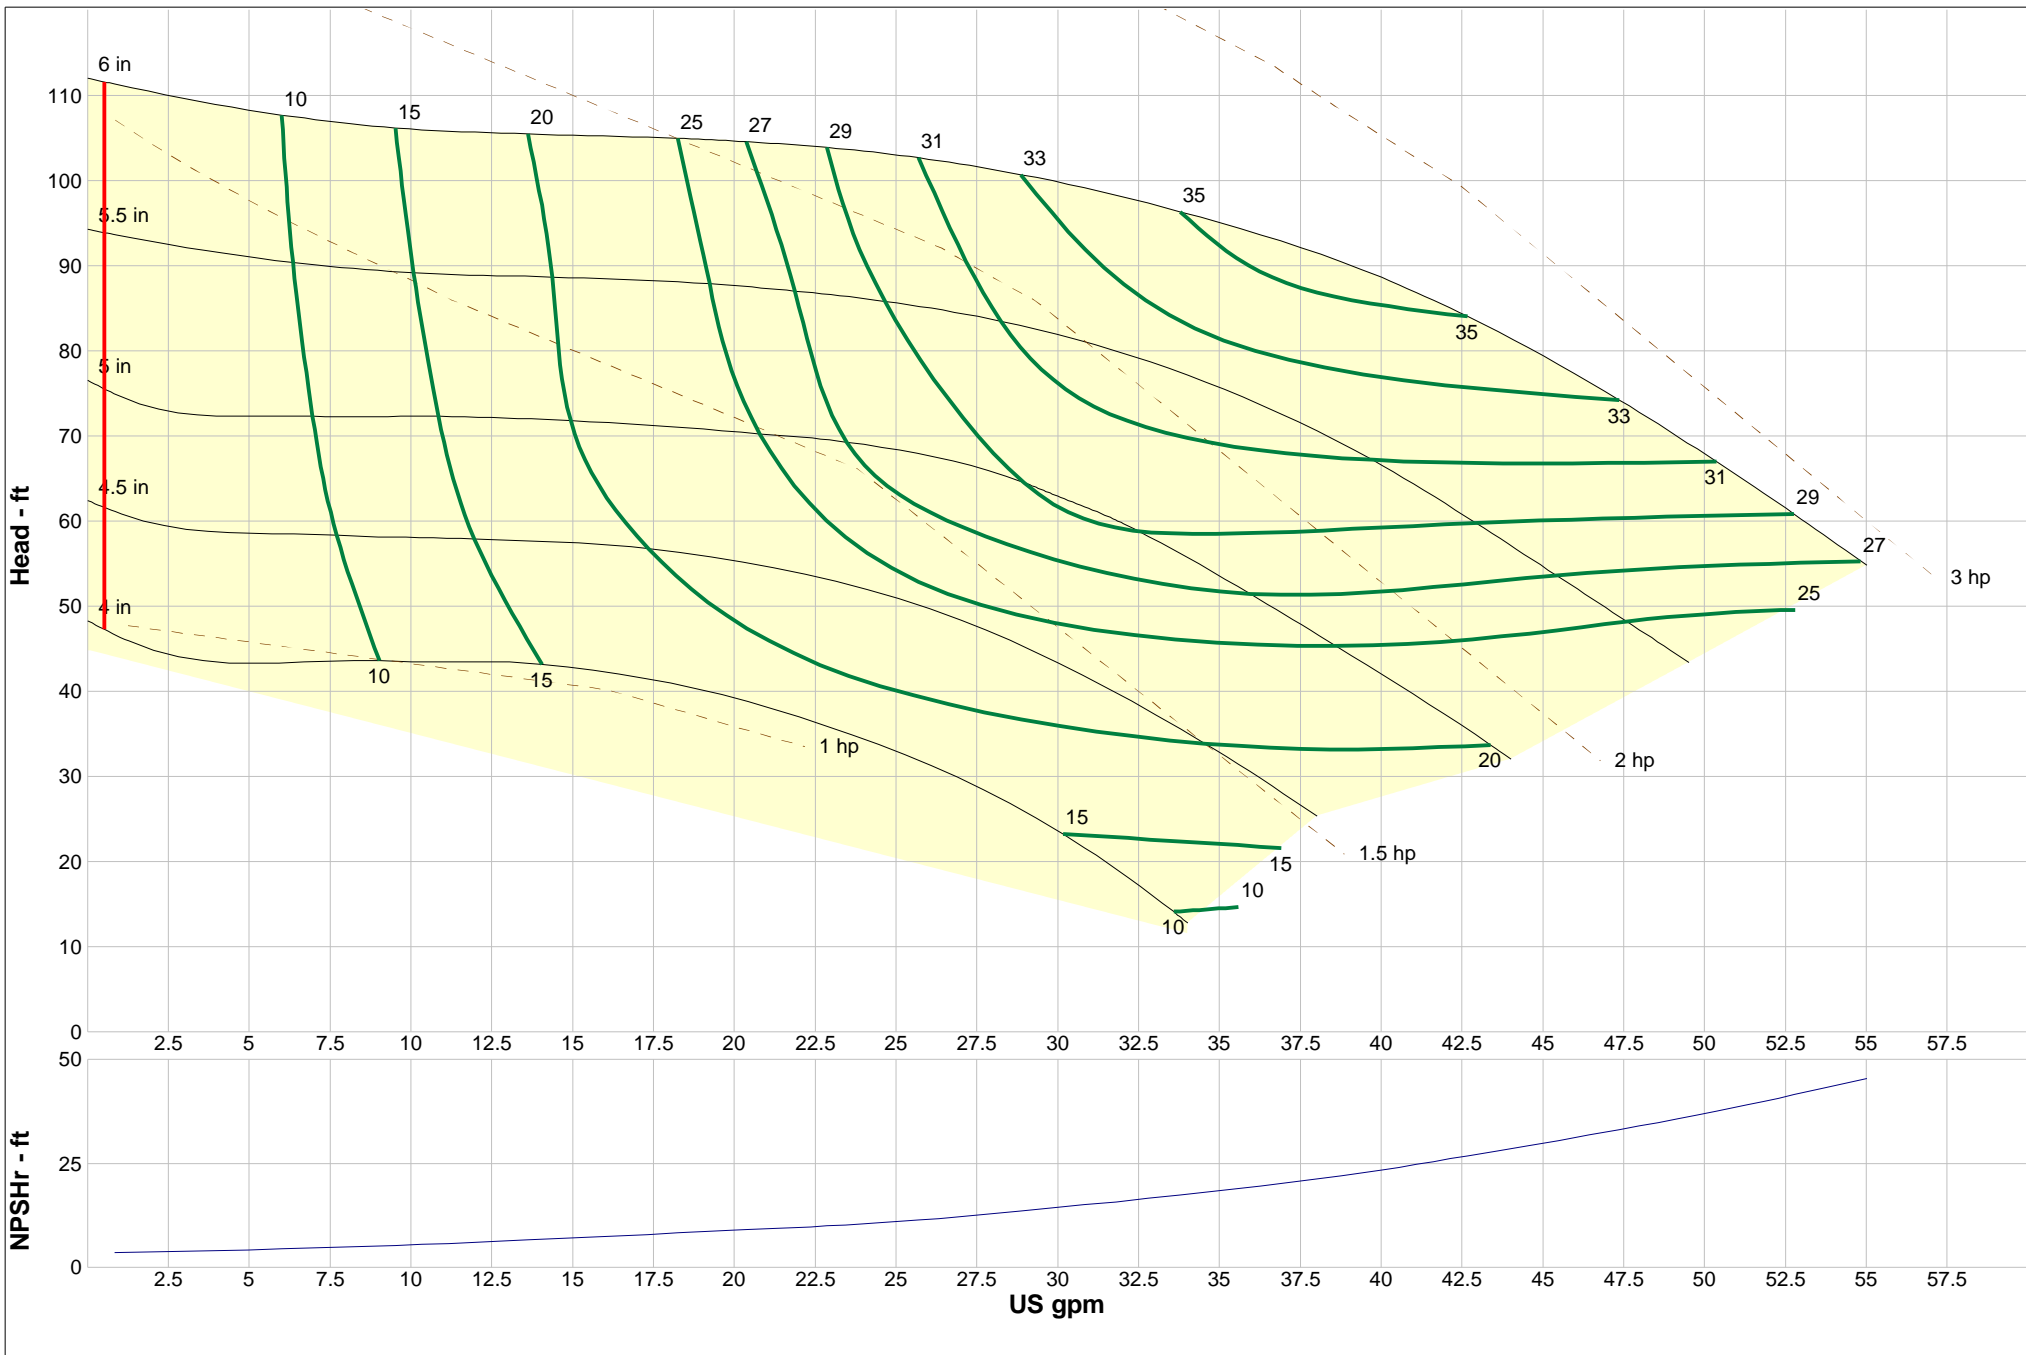

Company:
Name:
2/24/2014

Price Pump Company
Catalog: Price Mag Drive Pumps.50, Vers 1.3
HP-MD - 1500

Model: HP75&100MDSS
Speed: 1450 rpm
Dia: 6 in
Curve: 087009-3

Company:
Name:
2/24/2014

Price Pump Company
Catalog: Price Mag Drive Pumps.60, Vers 1.3
HP-MD - 1800

Model: HP75&100MDSS
Speed: 1750 rpm
Dia: 6 in
Curve: 080709-2

Company:
Name:
2/24/2014

Price Pump Company
Catalog: Price Mag Drive Pumps.50, Vers 1.3
HP-MD - 3000

Model: HP75&100MDSS
Speed: 2900 rpm
Dia: 6 in
Curve: 080709-1

Company:
Name:
2/24/2014

Price Pump Company
Catalog: Price Mag Drive Pumps.60, Vers 1.3
HP-MD - 3600

Model: HP75&100MDSS
Speed: 3450 rpm
Dia: 6 in
Curve: 080609-1